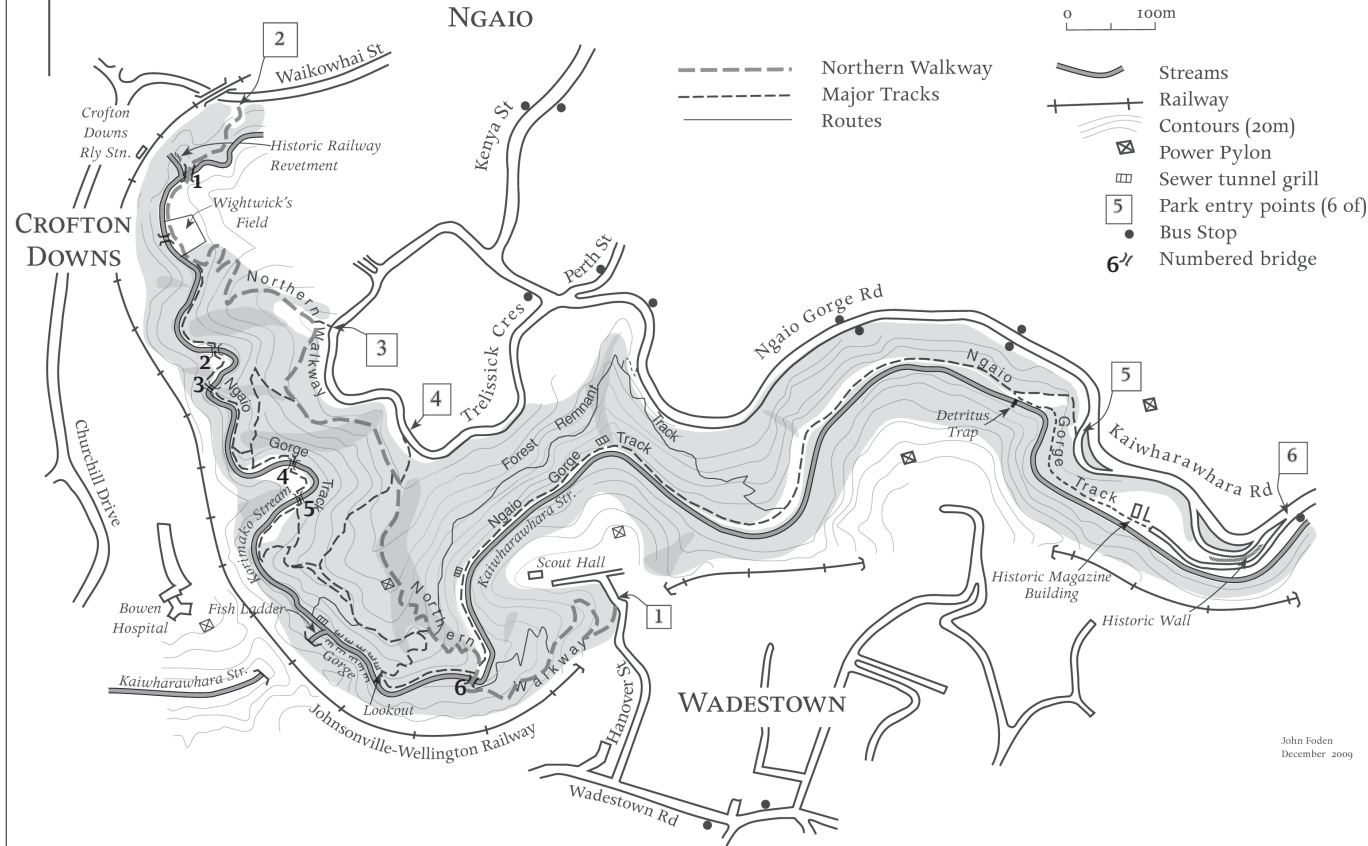

TRELISSICK PARK Tracks & Routes

Based on aerial photos & field surveys

0 100m

John Foden
December 2009

Meeting places (at entrances)

1. Hanover Street, Wadestown
2. Waikowhai Street
3. TreliSSick Crescent to Wightwicks Field
4. TreliSSick Crescent
5. Ngāio Gorge Road (car park)
6. Kaiwharawhara Road to site of historic buildings